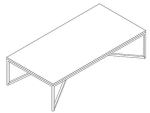

■ T111XM3

■ T111XM3

■ T111M00

■ T111M03

SCHEMATICS

SQUARE CORNER

40cm x 40cm H 50cm
15,75" x 15,75" H 19,69"

SQUARE CENTRAL

100cm x 100cm H 35cm
39,37" x 39,37" H 13,78"

RECTANGULAR CENTRAL

140cm x 70cm H 35cm
55,12" x 27,56" H 13,78"

FINISHINGS

Frame finishing

COFFEE

MATT COFFEE

Top finishing